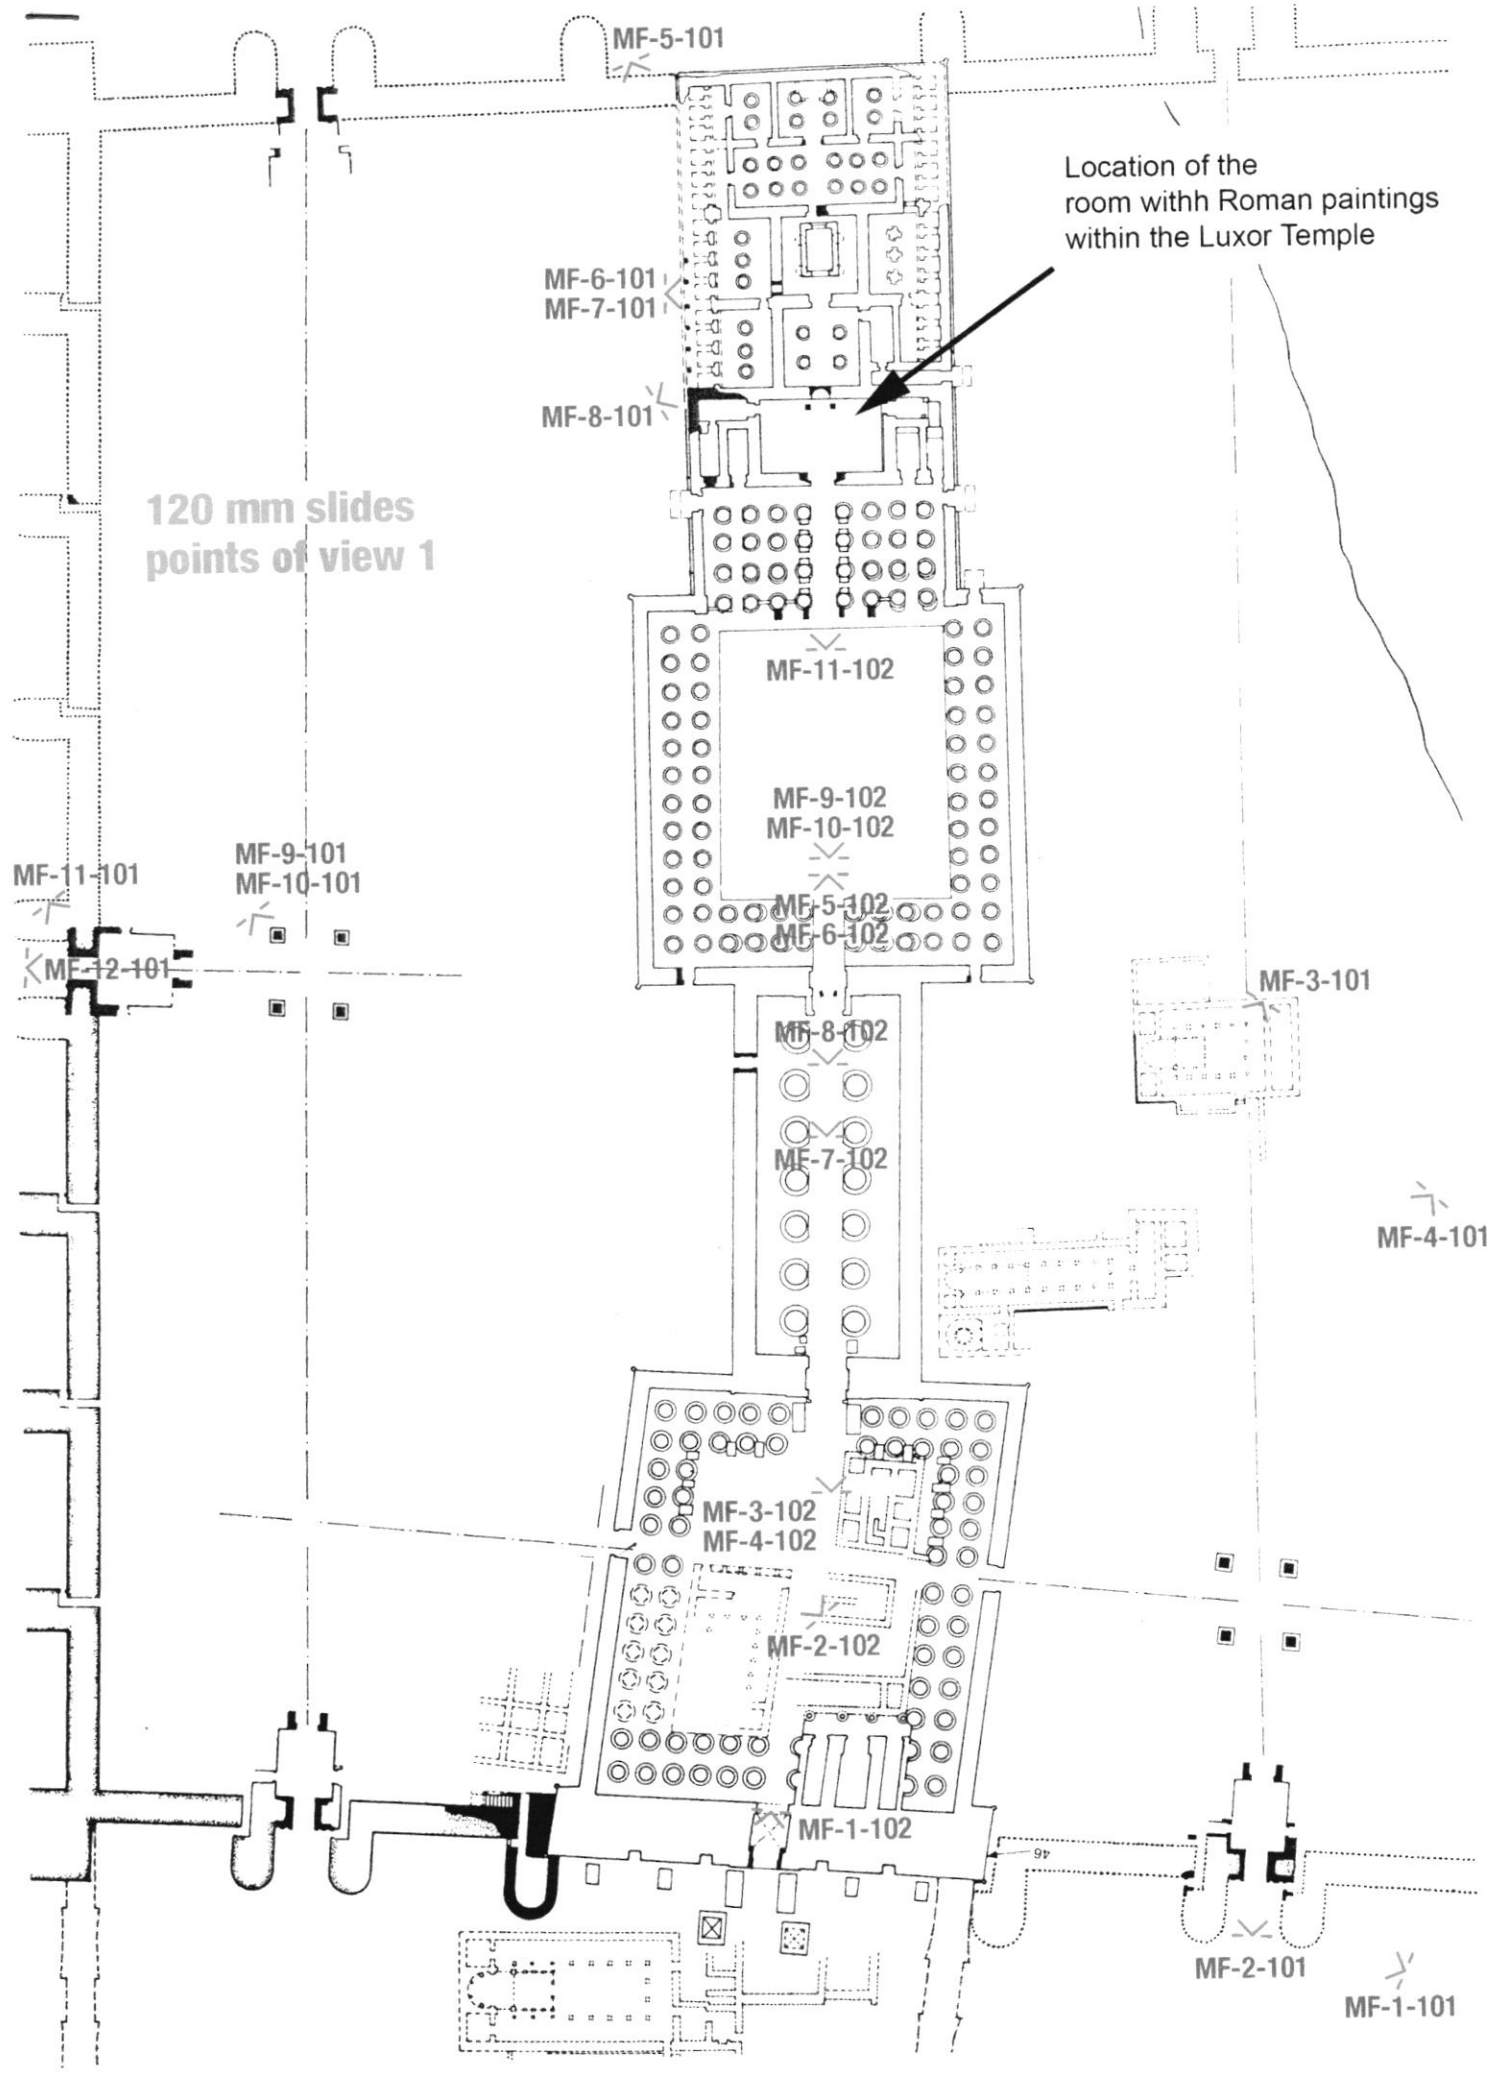

Location of the room with Roman paintings within the Luxor Temple

120 mm slides points of view 1

MF-5-101

MF-6-101  
MF-7-101

MF-8-101

MF-11-102

MF-9-102  
MF-10-102

MF-5-102  
MF-6-102

MF-2-102

MF-1-102

MF-2-101

MF-1-101

120 mm slide  
points of view 2

Apse

indicates  
g

instantine